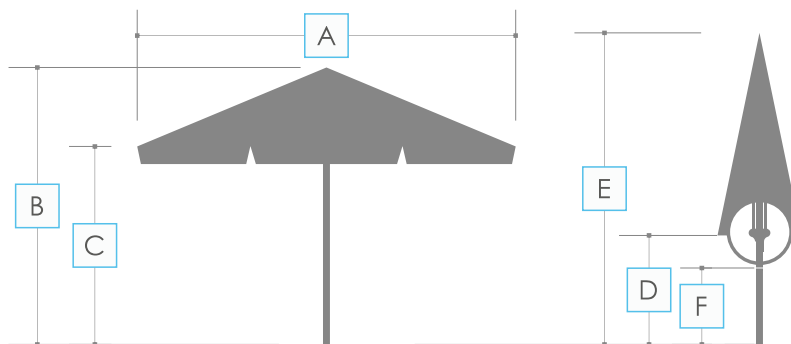

# Harmony ECOWAY

canopy made from recycled fabric (rPET)

modern design and perfect size for small spaces

recycled aluminium frame, recyclable

various customisation options (on the canopy - panels, valance, on the frame, on the base laminate)

Size	2 x 2 m					
Dimensions [mm]	A: 2000	B: 2350	C: 2055	D: 940	E: 2350	F: 700

### Printing techniques

digital printing

flat printing

### Canopy finish

with valance

without valance

Size	2 x 2
Opening system	skip

	Canopy finish
Vent	as a standard
Without valve	-
Second roof	-

Type and colour of frame	aluminum + steel, anthracite RAL 7021, mat
Number of ribs	4
Type of base	PB450R40
Permissible maximum wind speed [m/s (km/h)]	7,9 (28)
Pole diameter [mm]	40
Packing [mm]	cardboard box 1715 x 215 x 230