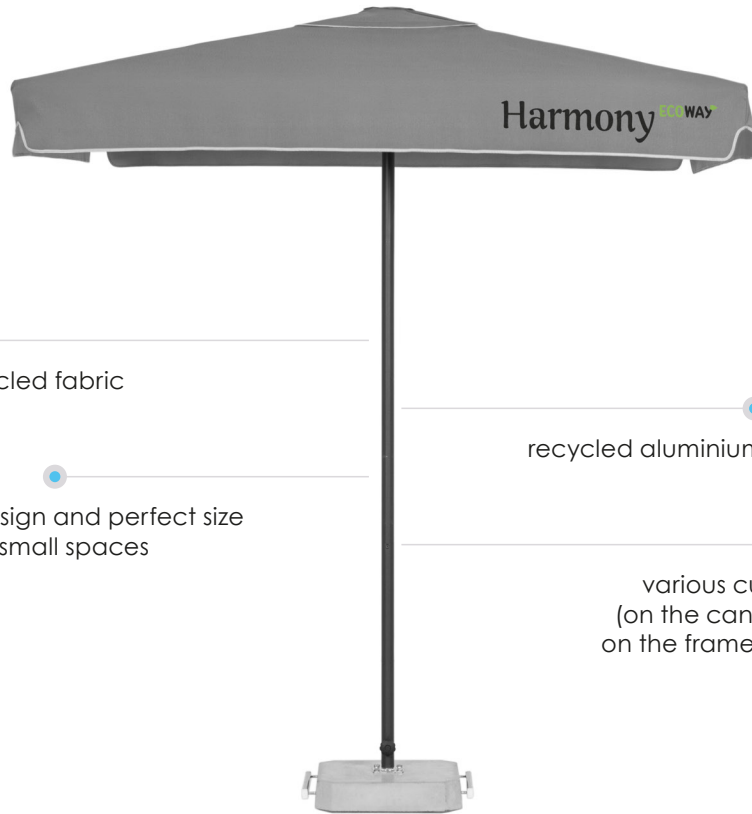

# Harmony ECOWAY

canopy made from recycled fabric (rPET)

modern design and perfect size for small spaces

recycled aluminium frame, recyclable

various customisation options (on the canopy - panels, valance, on the frame, on the base laminate)

Size	2 x 2 m					
Dimensions [mm]	A: 2000	B: 2350	C: 2055	D: 940	E: 2350	F: 700

### Canopy finish

with valance

without valance

Size	2 x 2
Opening system	skip

	Canopy finish
Vent	as a standard
Without valve	-
Second roof	-

Type and colour of frame	aluminum + steel, anthracite RAL 7021, mat
Number of ribs	4
Type of base	PB450R40
Permissible maximum wind speed [m/s (km/h)]	7,9 (28)
Pole diameter [mm]	40
Packing [mm]	cardboard box 1715 x 215 x 230