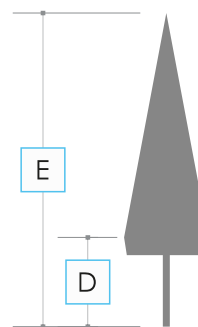

Giant

Check out how to open this parasol

reinforced construction

telescopic opening system

the perfect solution for hotels and restaurants

very large shading area

second roof for optimal air circulation

Size	6 x 6 m	7 x 7 m	8 m / 12
Dimensions [mm]	A: 6000 B: 4100 C: 2750 D: 1470 E: 6000	A: 7000 B: 4100 C: 2300 D: 680 E: 5950	A: 8000 B: 4200 C: 2550 D: 1530 E: 5900

Size	6 x 6 m	7 x 7 m	8 m / 12
Opening system	crank		

	Canopy finish
Vent	-
Without valve	-
Second roof	as a standard

Type and colour of frame	aluminum, white
Number of ribs	12
Type of base	PDK7-B40, PDZ7
Permissible maximum wind speed [m/s (km/h)]	12,5 (45)
Pole diameter [mm]	140