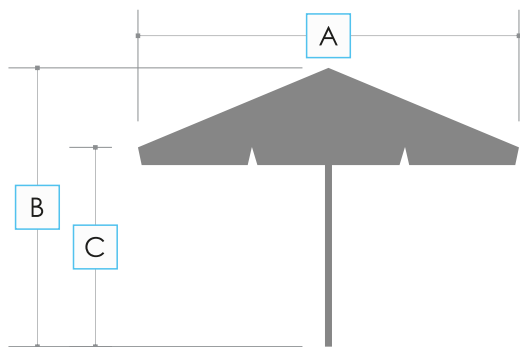

Giant

Check out how to open this parasol

reinforced construction

telescopic opening system

the perfect solution for hotels and restaurants

very large shading area

second roof for optimal air circulation

Size	6 x 6 m	7 x 7 m	8 m / 12
Dimensions [mm]	A: 6000 B: 4100 C: 2750 D: 1470 E: 6000	A: 7000 B: 4100 C: 2300 D: 680 E: 5950	A: 8000 B: 4200 C: 2550 D: 1530 E: 5900

Printing techniques

hand screen printing

Type of fabric

woven fabric

Canopy finish

with valance

without valance

second roof

Size	6 x 6 m	7 x 7 m	8 m / 12
Opening system	crank		

	Canopy finish
Vent	-
Without valve	-
Second roof	as a standard

Type and colour of frame	aluminum, white
Number of ribs	12
Type of base	PDK7-B40, PDZ7
Permissible maximum wind speed [m/s (km/h)]	12,5 (45)
Pole diameter [mm]	140