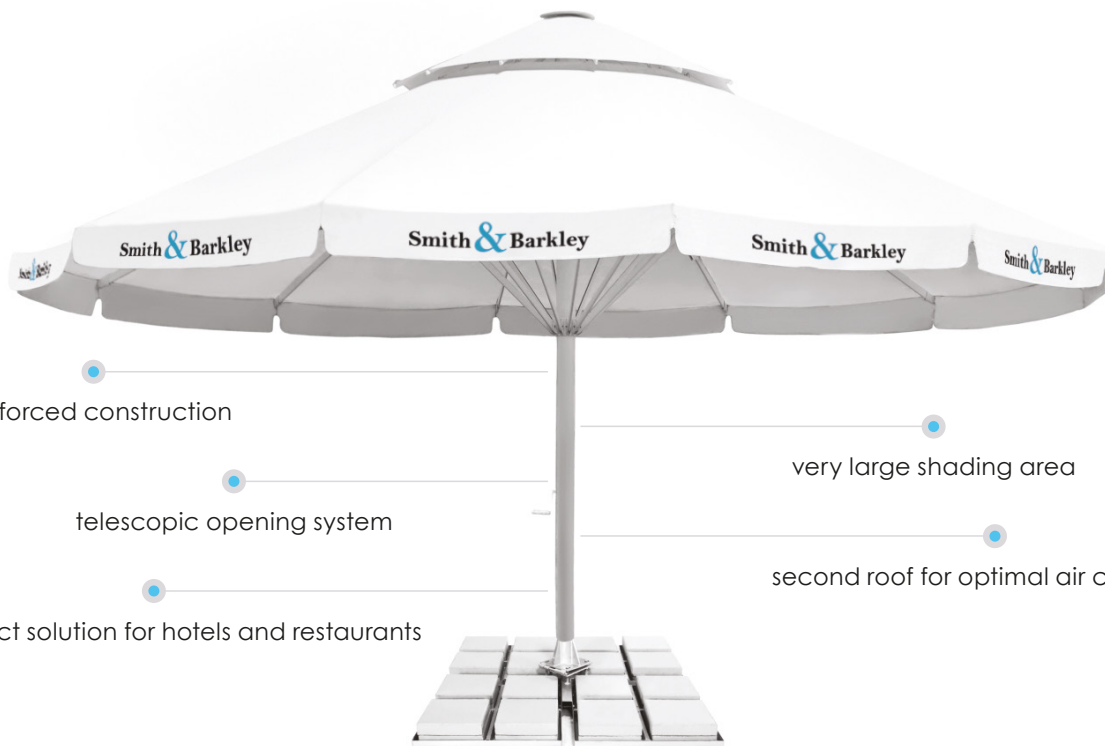

Giant

Check out how to open this parasol

reinforced construction

telescopic opening system

the perfect solution for hotels and restaurants

very large shading area

second roof for optimal air circulation

Size	6 x 6 m	7 x 7 m	8 m / 12
Dimensions [mm]	A: 6000 B: 4100 C: 2750 D: 1470 E: 6000	A: 7000 B: 4100 C: 2300 D: 680 E: 5950	A: 8000 B: 4200 C: 2550 D: 1530 E: 5900

Printing techniques

hand screen printing

Type of fabric

woven fabric

Canopy finish

with valance

without valance

second roof

Size	6 x 6 m	7 x 7 m	8 m / 12
Opening system	crank		

	Canopy finish
Vent	-
Without valve	-
Second roof	as a standard

Type and colour of frame	aluminum, white
Number of ribs	12
Type of base	PDK7-B40, PDZ7
Permissible maximum wind speed [m/s (km/h)]	12,5 (45)
Pole diameter [mm]	140

Optional:

- + Protective cover
- + Lighting

PDK7-B40

PDZ7

Bigger variety of bases on our website.