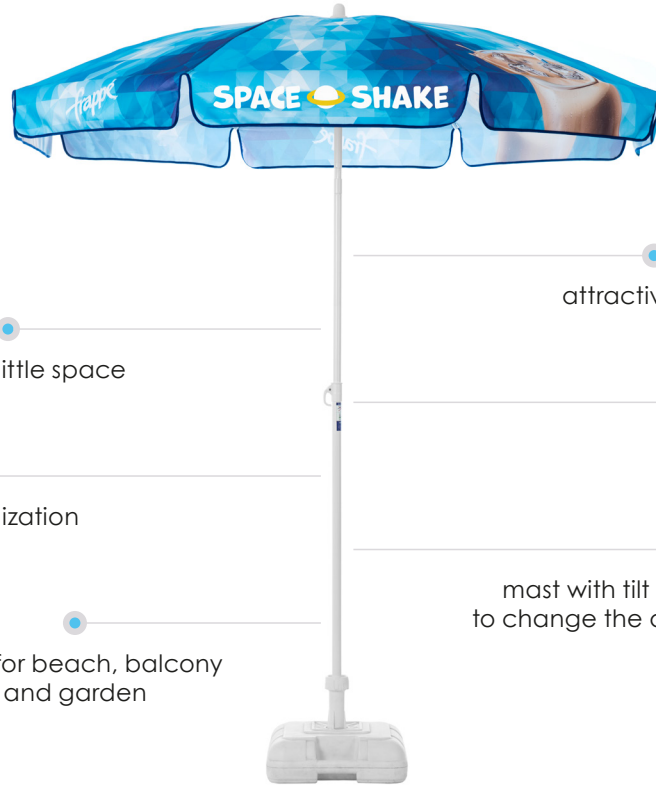

Beach Parasols

- attractive price
- takes up little space
- light and mobile
- the possibility of any personalization
- mast with tilt option allows you to change the angle of the canopy
- ideal for beach, balcony and garden