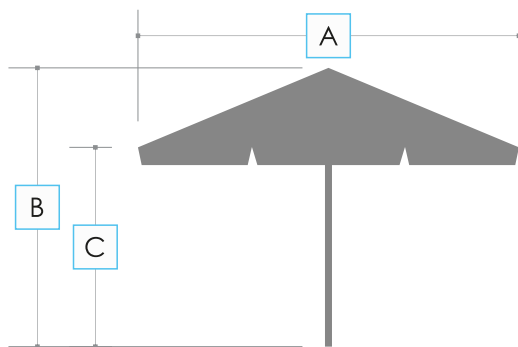

Beach Parasols

- attractive price
- takes up little space
- light and mobile
- the possibility of any personalization
- mast with tilt option allows you to change the angle of the canopy
- ideal for beach, balcony and garden

Size	1,25 x 1,25 m	1,35 x 1,35 m	1,8 x 1,8 m	1,8 m / 8	2 x 2 m	2 m / 8
Dimensions [mm]	A: 1250 (max)* B: 2300 (max)* C: - D: - E: 2300 (max)*	A: 1350 (max)* B: 2300 (max)* C: - D: - E: 2300 (max)*	A: 1800 (max)* B: 2450 (max)* C: - D: - E: 2450 (max)*	A: 1800 (max)* B: 2300 (max)* C: - D: - E: 2300 (max)*	A: 2000(max)* B: 2700 (max)* C: - D: - E: 2700 (max)*	A: 2000 (max)* B: 2300 (max)* C: - D: - E: 2300 (max)*

*adjustable height