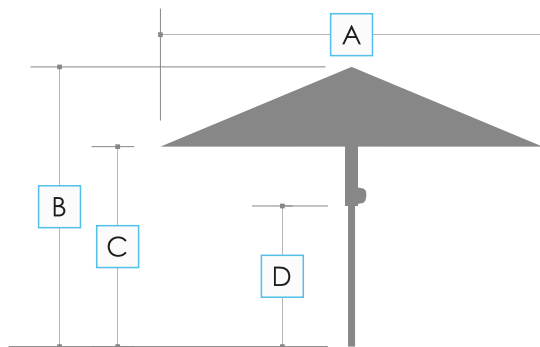

Atlantic

Check out how to open this parasol

Telescopic sheathing stretching system

Additional Velcro strapping

Stable aluminium hinge

Telescopic sheathing stretching system

Without illumination

Illumination on arms and supports

Illumination on arms

Illumination on supports

Size	4 m / 8	5 m / 8	3 × 4 m	4 × 5 m	3 × 3 m	3,5 × 3,5 m	4 × 4 m	5 × 5 m
Dimensions [mm]	A: 4000 B: 3200 C: 2200 D: 1900 E: 3450 F: 1200 G: 590	A: 5000 B: 3350 C: 2200 D: 2000 E: 3750 F: 1000 G: 520	A₁: 3000 A₂: 4000 B: 2900 C: 2200 D: 1990 E: 3450 F: 900 G: 420	A₁: 4000 A₂: 5000 B: 3050 C: 2200 D: 2100 E: 3920 F: 700 G: 370	A: 3000 B: 3000 C: 2200 D: 2000 E: 3350 F: 1170 G: 420	A: 3500 B: 3000 C: 2200 D: 1850 E: 3500 F: 900 G: 380	A: 4000 B: 3100 C: 2200 D: 1850 E: 3700 F: 800 G: 430	A: 5000 B: 3350 C: 2200 D: 2020 E: 4250 F: 670 G: 610

Printing techniques

hand screen printing

Type of fabric

woven fabric

Canopy finish

with valance

without valance

Size	4 m / 8	5 m / 8	3 × 4 m	4 × 5 m	3 × 3 m	3,5 × 3,5 m	4 × 4 m	5 × 5 m
Opening system	telescopic							

	Canopy finish							
Vent	-							
Without valve	as a standard							
Second roof	-							

Type and colour of frame	anodized aluminum, black (C-35)							
Number of ribs	8							
Type of base	PDK 50 ATLANTIC, PDZ ATLANTIC							
Permissible maximum wind speed [m/s (km/h)]	19,4 (69,8)							
Pole diameter [mm]	80 x 4							